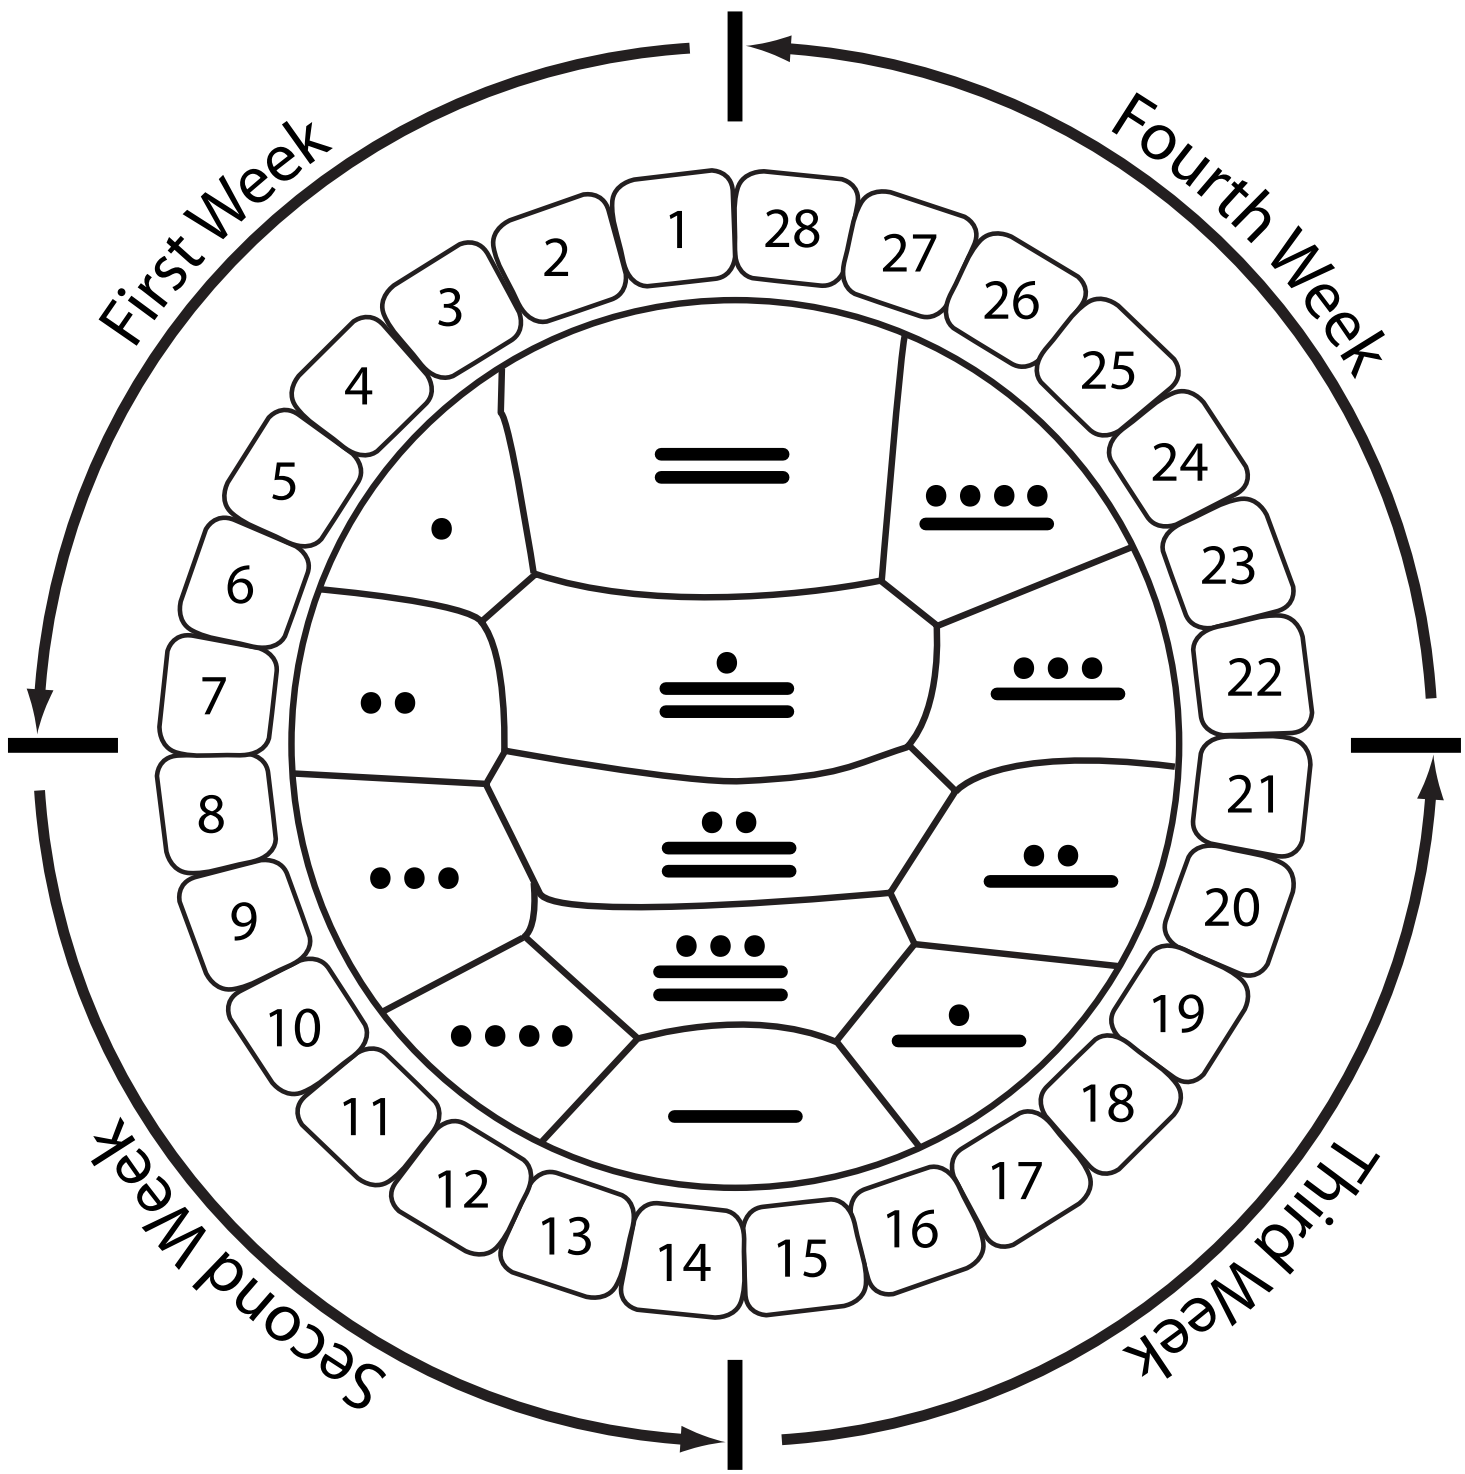

13-Month 28-Day Perpetual Calendar