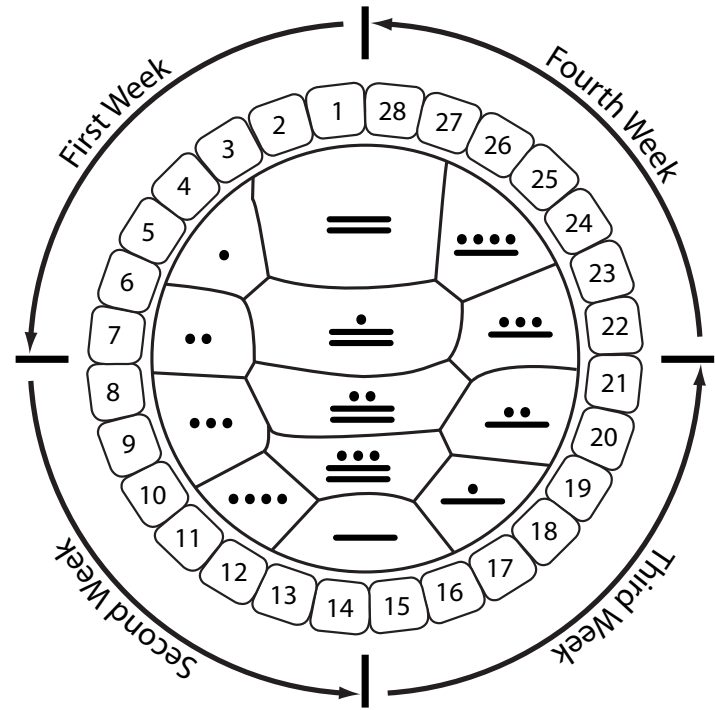

⊕

20

month 1 •

7/26	7/27	7/28	7/29	7/30	7/31	8/01
1	2	3	4	5	6	7
8/02	8/03	8/04	8/05	8/06	8/07	8/08
8	9	10	11	12	13	14
8/09	8/10	8/11	8/12	8/13	8/14	8/15
15	16	17	18	19	20	21
8/16	8/17	8/18	8/19	8/20	8/21	8/22
22	23	24	25	26	27	28

july 26 - august 22 13 Months of 28 Days

1