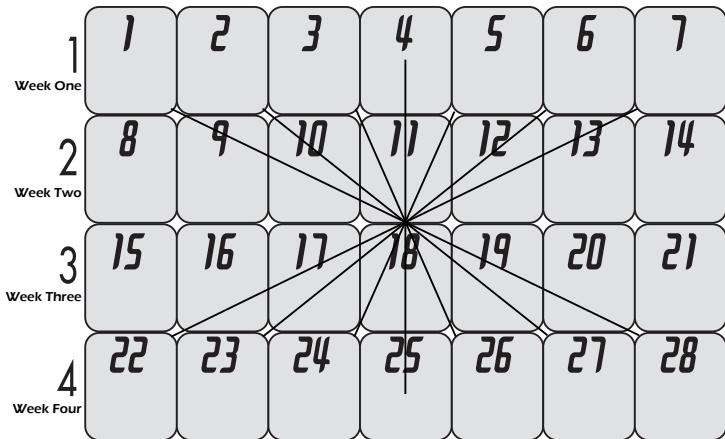

12-month
Gregorian
day reference

13-month
calendar date

month 2 ..

8/23	8/24	8/25	8/26	8/27	8/28	8/29
1	2	3	4	5	6	7
8/30	8/31	9/01	9/02	9/03	9/04	9/05
8	9	10	11	12	13	14
9/06	9/07	9/08	9/09	9/10	9/11	9/12
15	16	17	18	19	20	21
9/13	9/14	9/15	9/16	9/17	9/18	9/19
22	23	24	25	26	27	28

august 23 - september 19

13 Months of 28 Days

This calendar is an instrument for the harmonization of the human mind with nature.

Thirteen Months/Moons is a measure of the flow of natural time.

The Thirteen Month 28-day calendar is rooted in the natural human female cycle.

To follow the Thirteen Moons is to return to living in harmony
with the universal cycles of nature.

A calendar is a programming device - it programs the society or culture that uses it
in all of its daily, weekly, monthly and annual customs and habits.

To replace the calendar is to change the program altogether.

That is why the Great Calendar Change is actually the beginning of a mind shift.

When you walk the path of the thirteen months,
you are living the cosmology of fourth-dimensional time.

This is something for you to discover with others
who are following the new calendar into the new time.

When you play with others according to the new calendar you are creating Planet Art.

Just by following this new calendar you are making the choice of placing yourself
once again in harmony with the biosphere.

This, in itself, is a planetary service.

This is only the beginning.

The 28 day calendar is a Radial Matrix!

The sum of the first and last day equals 29. If you progress inwards, you will
notice that each day paired with its opposite equals 29 (27+2), (26+3), etc.

Every month has the same number of days!

13 months x 28 days = 364 days + 1 Day Out of Time = 365 days

13 months x 4 weeks = 52 weeks = 13 months x 28 days